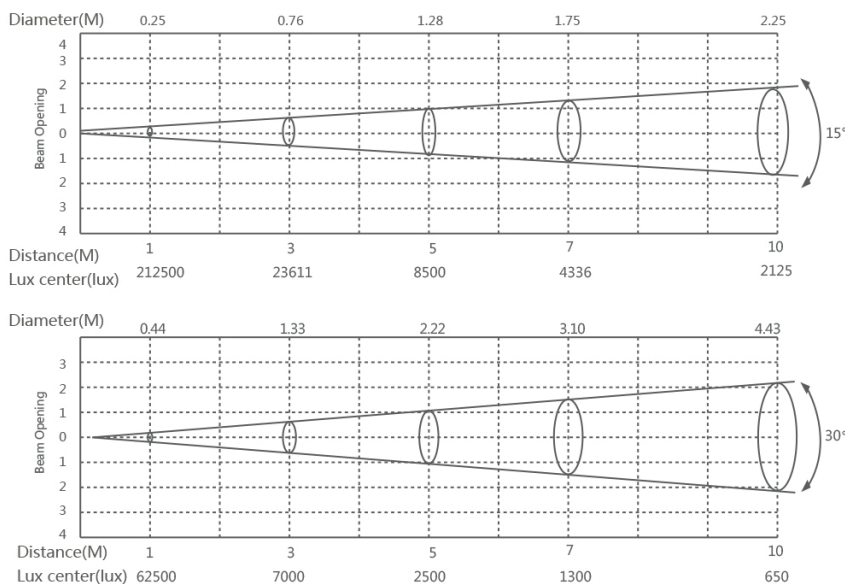

## LEDPRO161

The LED fusion IP profile 56 is an innovative 260W IP65 waterproof profile. The LED fusion profile 56 has a motorized zoom system of 15°-30°, ideal for theme parks, outdoor events and rental companies.

### Specifications

Product	LED Fusion IP Profile 56
Code	LEDPRO161
Lamp Source	260W VW LED
Power Supply	100-240V AC, 50/60 Hz
Power Consumption	240W

Control	DMX512, RDM
Beam Angle	15°-30°
Dimmer	0-100% 16Bit
Dimensions	648 (L) x 344 (W) x 273 (H) mm
Weight	16kg
Power connection	DMX in/out

### Photometrics

### Size